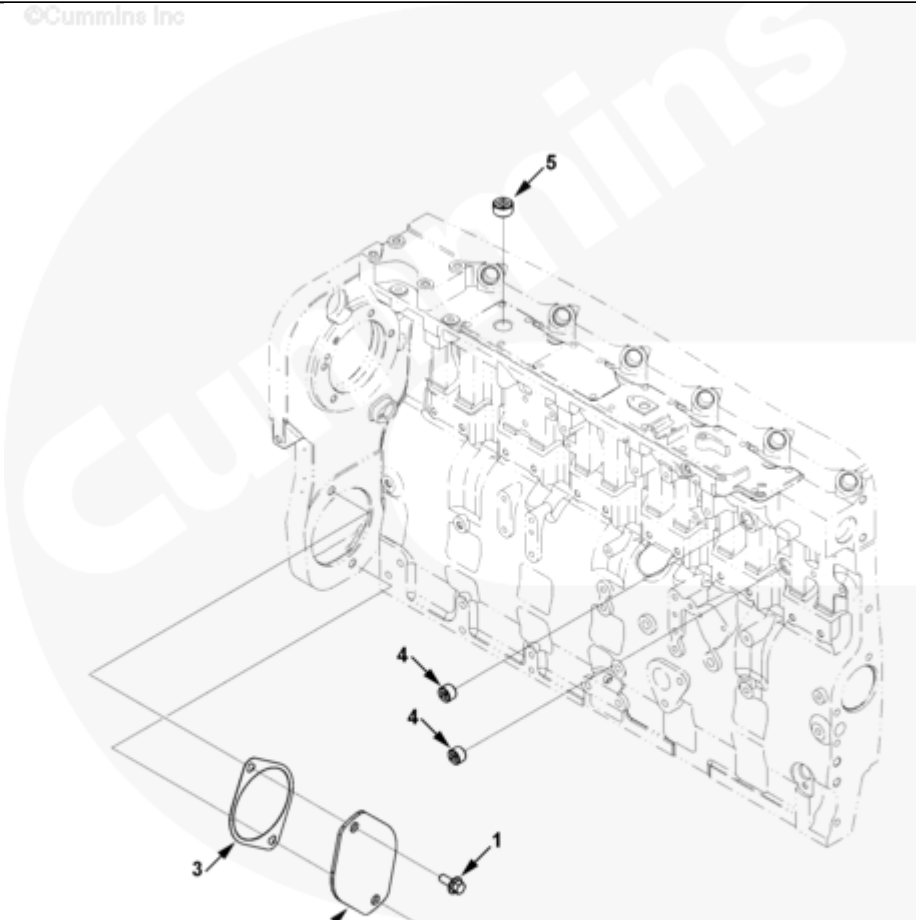

Parts Catalog - Option Detail

Electronic Parts Catalog - Option Detail				
Option	Group	Graphic	Film Card	Date
DF9708-02	09.04	df953gc	Z	02-APR-07
Engines	6C8.3, C GAS PLUS CM556, G8.3, G8.3 CM558, GTA8.3 CM558, ISC CM2150, ISC CM554, ISC CM850, ISC8.3 CM2250, ISC8.3 G CM2180 C101, ISL CM2150, ISL CM554, ISL CM850, ISL G CM2180, ISL8.9 CM2150 L110, ISL8.9 CM2880 L112, ISL9 CM2150 SN, ISL9 CM2250, ISL9 CM2350 L101, ISL9 CM2350 L111, ISLE4 CM850, L GAS PLUS CM556, L8.9, L8.9 L121, L8.9G CMOH2.0 L125B, L9 CM2350 L116B, L9 CM2350 L119B, L9 CM2350 L120C, L9 CM2350 L123B, L9.3 L105, L9.5 L117, L9N CM2380 L124B, QSC8.3 CM2250, QSC8.3 CM2880 C102, QSC8.3 CM554, QSC8.3 CM850(CM2850), QSL9 CM2250, QSL9 CM2250 L115, QSL9 CM2350 L102, QSL9 CM2350 L107, QSL9 CM2350 L118, QSL9 CM2350 L122, QSL9 CM554, QSL9 CM850(CM2850), QSL9 G CM558, QSL9 M CM2250 L106, QSL9.3 CM2880 L113			

df953gc

Cart	Ref No	Part Number	Part Description	Required	Remarks
View My Cart					
		DF9708-02	Front Gear Train Accessory Mounting		MR - MOUNTING, FRONT GEAR... (More)
					TRAIN ACCESSORY DRIVE
					Front Gear Drive PTO:
					Customer Supplied Compressor
					or No Compressor Provision or
					No Hydraulic Pump Drive
					Adapter
					Gear Housing Pilot Bore
					(mm): 101.6
					Gear Housing Accessory Drive
					Mounting Provision: 2 x M12
					x 1.75
					Gear Housing Accessory Drive
					Mounting Bolt Circle
					Diameter (mm): 146
					Cover Plate Provided: Yes
					To Suit Gear Housing Pilot
					Bore (mm): 101.6
					Includes Plugs to Plug
					Compressor Water/Air
					Provision
					Pipe Plug 3008468 May Be Used
					in Place of 4931643
					Pipe Plug 3004869 May Be Used
					4933532
<input type="checkbox"/>	1	3901249	Hexagon Flange Head Cap Screw	2	M12 X 1.75 X 25.